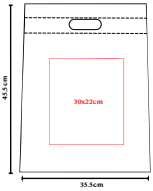

BOLSAS ECOLÓGICAS

BOLSA CAMBRELL

Cambrell / 45.5x35.5 cm